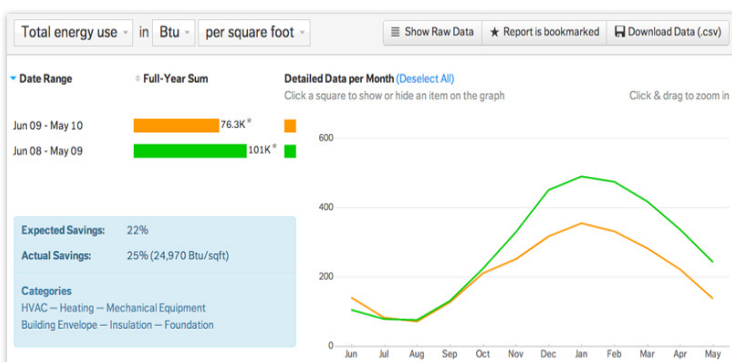

2030 DISTRICT™

wegowise

WegoWise has partnered with Architecture 2030 and 2030 Districts

to provide utility tracking and analytics to District members. With WegoWise you can track your building's water, electricity and natural gas use all in one place. WegoWise's online software does all the work, with no hardware installation required.

Benefits of WegoWise:

- Automatically import consumption and cost data from your utility companies.
- Export data to Portfolio Manager for Energy Star ratings.
- Monitor and analyze building performance through clean and intuitive visualizations.
- Measure and verify the effectiveness of building retrofits.
- Track your building's performance against your 2030 District's goals.
- Share your building information with your organization and with external partners.