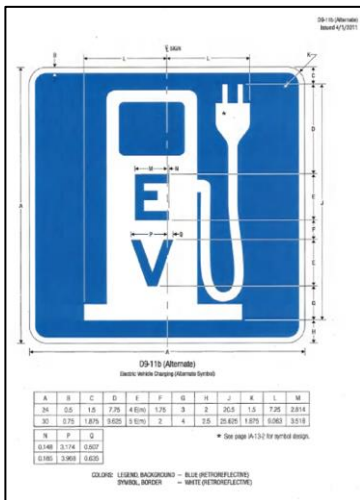

EV Parking Logo Design

- Federal Highway Association EV Parking Signage and Designated Charging Spot Icon (Pictured Left)
- Paint with green background and white box outline.
- Available as stencil through variety of retailers
- In-line with EV charging wayfinding to be launched along US highways and interstates.